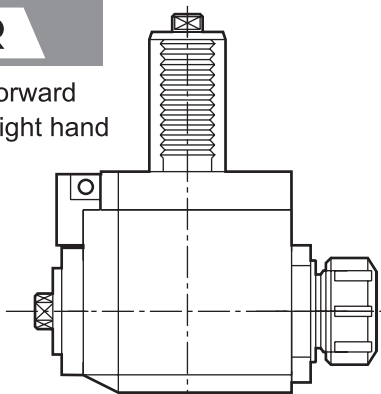

FR

F: forward
R: right hand